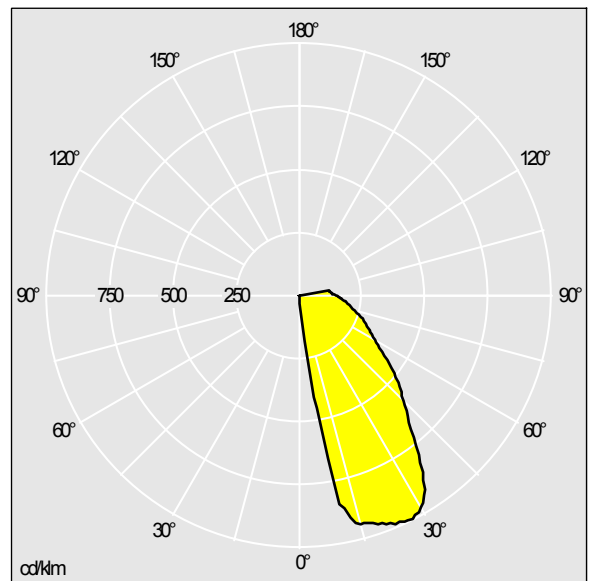

### Jalon LED

A wall recessed LED luminaire for guidance, in horizontal orientation. 12 LEDs, driven at a fixed 180mA by integral driver. Body: die-cast aluminium, painted dark grey. Enclosure: polycarbonate. Supplied with polyethylene recessed box (96271424, 128 x76 x 61 mm), also available separately. Electrical connection via 2 pole terminal block. Class II electrical, IP65, IK05. Complete with 3000K LED.

Dimensions: 108 x 71 x 51 mm  
Total power: 4 W  
Luminaire luminous flux: 96 lm  
Luminaire efficacy: 24 lm/W  
Weight: 0.3 kg

TLG\_JALL\_F\_MWAHFRONT.jpg

TLG\_JALL\_M\_LD1.wmf

TLLA\_JAL12L18H3K\_DC.ltd