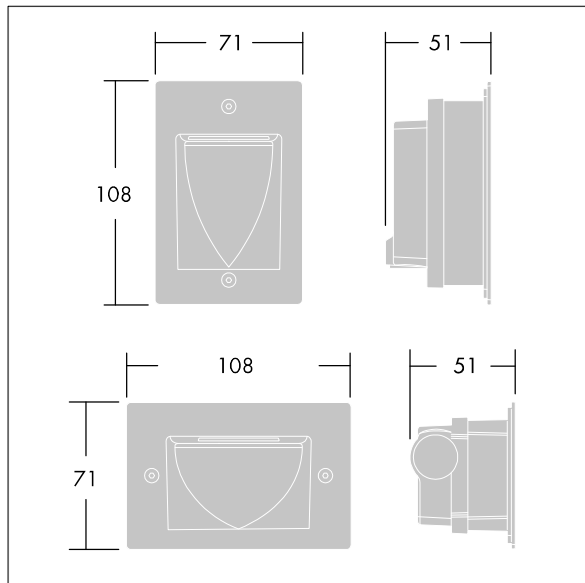

### Jalon LED

A wall recessed LED luminaire for guidance, in horizontal orientation. 12 LEDs, driven at a fixed 180mA by integral driver. Body: die-cast aluminium, painted dark grey. Enclosure: polycarbonate. Supplied with polyethylene recessed box (96271424, 128 x76 x 61 mm), also available separately. Electrical connection via 2 pole terminal block. Class II electrical, IP65, IK05. Complete with 3000K LED.

Dimensions: 108 x 71 x 51 mm  
Total power: 4 W  
Luminaire luminous flux: 96 lm  
Luminaire efficacy: 24 lm/W  
Weight: 0.3 kg

TLG\_JALL\_F\_MWAHFRONT.jpg

TLG\_JALL\_M\_LD1.wmf

TLLA\_JAL12L18H3K\_DC.ltd